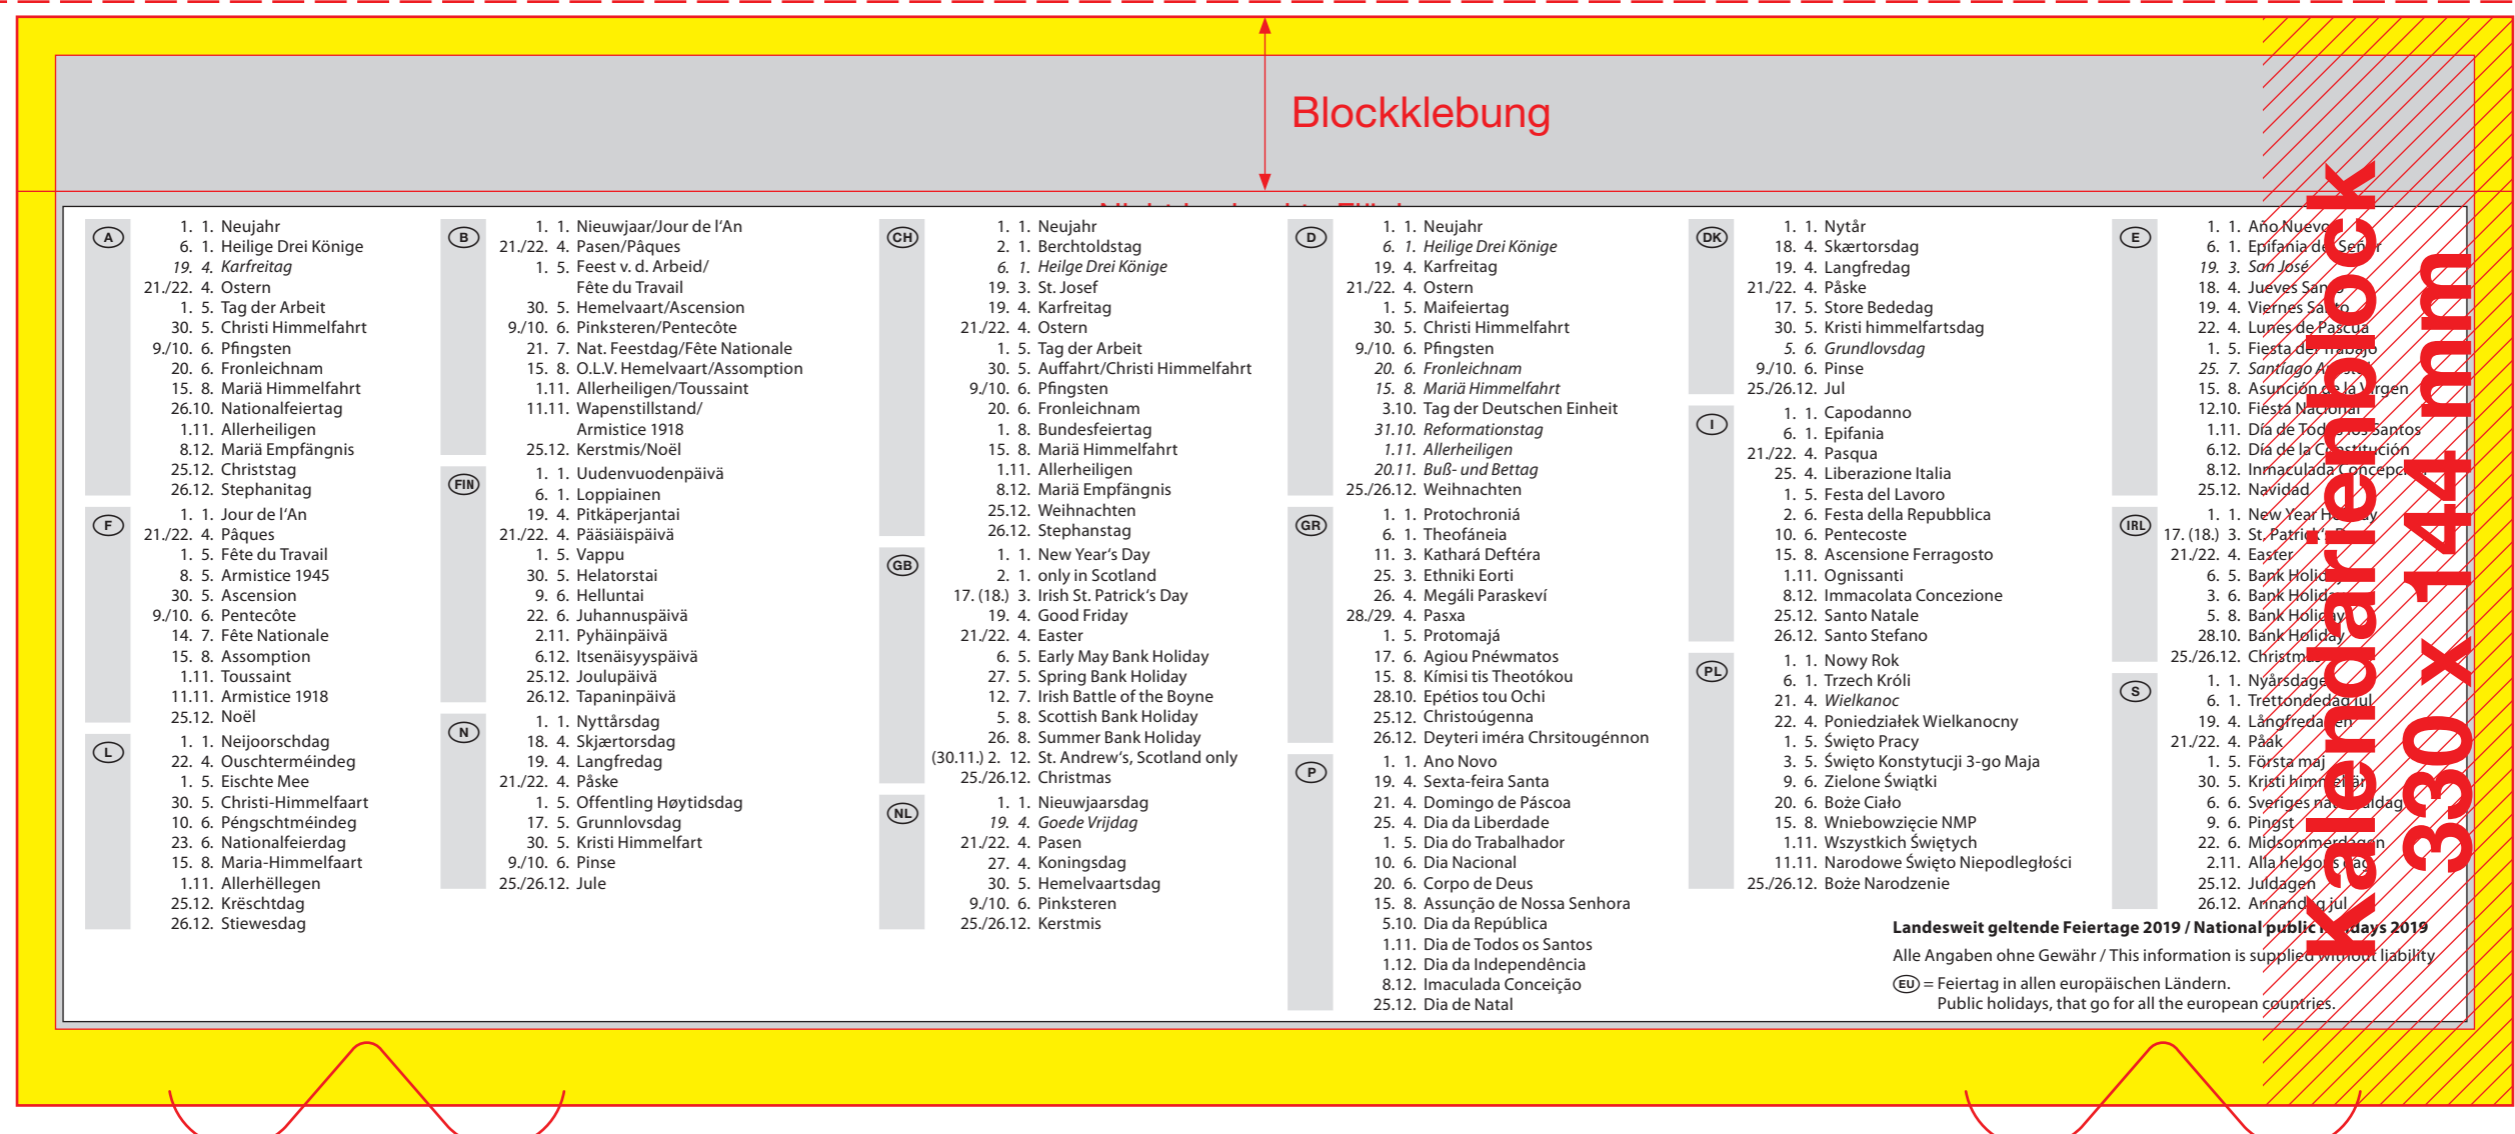

Nicht bedruckte Fläche

Kalendarienblock 330 x 144 mm

Table of public holidays for 2019/2020, organized by country (A, B, CB, D, DK, E, F, G, H, I, J, K, L, M, N, O, P, Q, R, S, T, U, V, W, X, Y, Z) and listing specific dates and names.

Werbeleiste 380 x 26 mm (sichtbar)
Zugabe (gelb) oben 10 mm; Anschnitt unten, rechts und links 3 mm
Schriftgröße möglichst insgesamt nicht über 22 mm!